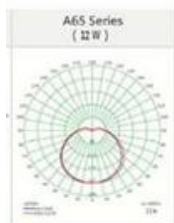

Nominal wattage	12W
Nominal Voltage	220-240V
Nominal Current	95 mA
Frequency	50/60 Hz
Power Factor	0.5

Photometrical Data

Nominal luminous flux	1200 lm
Luminous efficacy	100 lm/w
Color temperature	3000 K / 6500 K
Light color	Warm White / Cool Daylight
Color rendering index Ra	≥80
Beam angle	200°
Standard Division of color matching	≤6 sdcn

12W Day

12W Warm

➤ Color Temperature

Cool daylight
6500 K

warm white
3000 K

➤ Dimensions & Weight

Size (D*H)	Ø60*128 mm	
Weight (gm)	50 gm	

➤ Application & Mounting