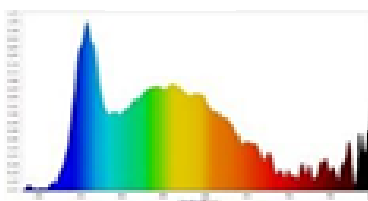

Nominal wattage	8W
Nominal Voltage	220-240V
Nominal Current	60 mA
Frequency	50/60 Hz
Power Factor	0.5

Photometrical Data

Nominal luminous flux	800 lm
Luminous efficacy	100lm/w
Color temperature	3000 K / 6500 K
Light color	Warm White / Cool Daylight
Color rendering index Ra	≥80
Beam angle	200°
Standard Division of color matching	≤6 sdc

8W Day

8W Warm

➤ Color Temperature

Cool daylight
6500 K

warm white
3000 K

➤ Dimensions & Weight

Size (D*H)	Ø60*107 mm	
Weight (gm)	28 gm	

➤ Specification