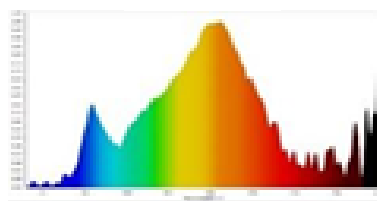

Nominal wattage	8W
Nominal Voltage	220-240V
Nominal Current	60 mA
Frequency	50/60 Hz
Power Factor	0.5

Photometrical Data

Nominal luminous flux	800 lm
Luminous efficacy	100lm/w
Color temperature	3000 K / 6500 K
Light color	Warm White / Cool Daylight
Color rendering index Ra	≥80
Beam angle	200°
Standard Division of color matching	≤6 sdc

8W Day

8W Warm

➤ Color Temperature

Cool daylight
6500 K

warm white
3000 K

➤ Dimensions & Weight

Size (D*H)	Ø60*107 mm	
Weight (gm)	28 gm	

➤ Specification