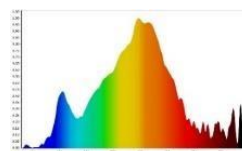

Electrical Data

Nominal wattage	24W
Nominal Voltage	220-240V
Nominal Current	195 mA
Frequency	50/60 Hz
Power Factor	0.5

Photometrical Data

Nominal luminous flux	2160 lm
Luminous efficacy	90lm/w
Color temperature	3000 K / 6500 K
Light color	Warm White / Cool Daylight
Color rendering index	≥80
Beam angle	110°
Standard Division of color matching	≤6 sdcn

24W Day

24W Warm

Cool daylight
6500 K

warm white
3000 K

➤ Color Temperature

➤ Dimensions & Weight

Size (D*H)	∅ 215*38 mm	
Cutout Hole	∅ 200 mm	
Weight (gm)	250 gm	

➤ Specification