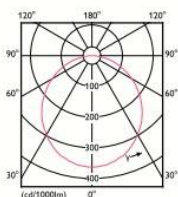

Electrical Data

Nominal wattage	24W
Nominal Voltage	220-240V
Nominal Current	195 mA
Frequency	50/60 Hz
Power Factor	0.5

Photometrical Data

Nominal luminous flux	2160 lm
Luminous efficacy	90lm/w
Color temperature	3000 K / 6500 K
Light color	Warm White / Cool Daylight
Color rendering index	≥80
Beam angle	110°
Standard Division of color matching	≤6 sdcn

24W Day

24W Warm

Cool daylight
6500 K

warm white
3000 K

➤ Color Temperature

➤ Dimensions & Weight

Size (D*H)	∅ 215*38 mm	
Cutout Hole	∅ 200 mm	
Weight (gm)	250 gm	

➤ Specification