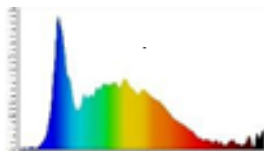

Electrical Data

Nominal wattage	24W
Nominal Voltage	220-240V
Nominal Current	195 mA
Frequency	50/60 Hz
Power Factor	0.5

Photometrical Data

Nominal luminous flux	2160 lm
Luminous efficacy	90lm/w
Color temperature	3000 K / 6500 K
Light color	Warm White / Cool Daylight
Color rendering index	≥80
Beam angle	110°
Standard Division of color matching	≤6 sdcn

24W Day

24W Warm

Cool daylight
6500 K

warm white
3000 K

➤ Color Temperature

➤ Dimensions & Weight

Size (D*H)	∅ 215*38 mm	
Cutout Hole	∅ 200 mm	
Weight (gm)	250 gm	

➤ Specification