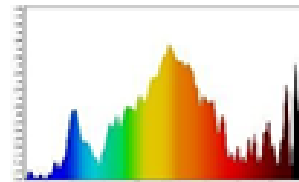

Electrical Data

Nominal wattage	4W
Nominal Voltage	220-240V
Nominal Current	35 mA
Frequency	50/60 Hz
Power Factor	0.5

Photometrical Data

Nominal luminous flux	360 lm
Luminous efficacy	90lm/w
Color temperature	3000 K / 6500 K
Light color	Warm White / Cool Daylight
Color rendering index	≥80
Beam angle	110°
Standard Division of color matching	≤6 sdc

4W Day

4W Warm

Cool daylight
6500 K

warm white
3000 K

➤ Color Temperature

➤ Dimensions & Weight

Size (D*H)	Ø 90*33 mm	
Cutout Hole	Ø 70 mm	
Weight (gm)	50 gm	

➤ Specification