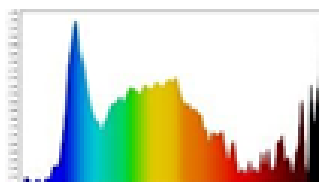

Electrical Data

Nominal wattage	4W
Nominal Voltage	220-240V
Nominal Current	35 mA
Frequency	50/60 Hz
Power Factor	0.5

Photometrical Data

Nominal luminous flux	360 lm
Luminous efficacy	90lm/w
Color temperature	3000 K / 6500 K
Light color	Warm White / Cool Daylight
Color rendering index	≥80
Beam angle	110°
Standard Division of color matching	≤6 sdc

4W Day

4W Warm

Cool daylight
6500 K

warm white
3000 K

➤ Color Temperature

➤ Dimensions & Weight

Size (D*H)	Ø 90*33 mm	
Cutout Hole	Ø 70 mm	
Weight (gm)	50 gm	

➤ Specification