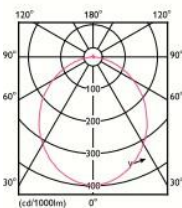

Electrical Data

Nominal wattage	4W
Nominal Voltage	220-240V
Nominal Current	35 mA
Frequency	50/60 Hz
Power Factor	0.5

Photometrical Data

Nominal luminous flux	360 lm
Luminous efficacy	90lm/w
Color temperature	3000 K / 6500 K
Light color	Warm White / Cool Daylight
Color rendering index	≥80
Beam angle	110°
Standard Division of color matching	≤6 sdc

4W Day

4W Warm

Cool daylight
6500 K

warm white
3000 K

➤ Color Temperature

➤ Dimensions & Weight

Size (D*H)	Ø 90*33 mm	
Cutout Hole	Ø 70 mm	
Weight (gm)	50 gm	

➤ Specification