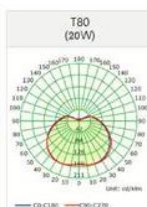

LED Bulb mini globe 20w

T80 / E27

Features

- High luminous efficacy and reliability
- 4 years guarantee
- Life Time 25,000 Hrs
- No Flicker, No UV Radiation.
- Reduced replacement and maintenance costs.

Technical Data

Electrical Data

Nominal wattage	20W
Nominal Voltage	220-240V
Nominal Current	176 mA
Frequency	50/60 Hz
Power Factor	0.5

Photometrical Data

Nominal luminous flux	2000 lm
Luminous efficacy	100 lm/w
Color temperature	6500 K
Light color	Cool Daylight
Color rendering index	≥80
Beam angle	270°
Standard Division of color matching	≤6 sdcm

Cool daylight
6500 K

➤ Color Temperature

➤ Dimensions & Weight

Size (D*H)	Ø80*138 mm	
Weight (gm)	75 gm	

➤ Application & Mounting

Ambient temperature range	-10°C to +40°C
Product color	White
Type of protection	IP20
Dimmable	No
Application environment	Indoor