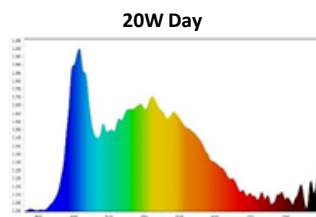

LED Bulb mini globe 20w

T80 / E27

Features

- High luminous efficacy and reliability
- 4 years guarantee
- Life Time 25,000 Hrs
- No Flicker, No UV Radiation.
- Reduced replacement and maintenance costs.

Technical Data

Electrical Data

Nominal wattage	20W
Nominal Voltage	220-240V
Nominal Current	176 mA
Frequency	50/60 Hz
Power Factor	0.5

Photometrical Data

Nominal luminous flux	2000 lm
Luminous efficacy	100 lm/w
Color temperature	6500 K
Light color	Cool Daylight
Color rendering index	≥80
Beam angle	270°
Standard Division of color matching	≤6 sdcm

Cool daylight
6500 K

➤ Color Temperature

➤ Dimensions & Weight

Size (D*H)	Ø80*138 mm	
Weight (gm)	75 gm	

➤ Application & Mounting

Ambient temperature range	-10°C to +40°C
Product color	White
Type of protection	IP20
Dimmable	No
Application environment	Indoor