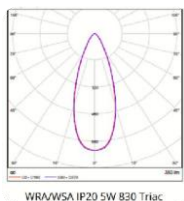

Electrical Data

Nominal wattage	5W
Nominal Voltage	220-240V
Nominal Current	45 mA
Frequency	50/60 Hz
Power Factor	0.5

Photometrical Data

Nominal luminous flux	400 lm
Luminous efficacy	80lm/w
Color temperature	3000 K
Light color	Warm White
Color rendering index	≥80
Beam angle	36°
Standard Division of color matching	≤4 sdcn

➤ Color Temperature

warm white
3000 K

➤ Dimensions & Weight

Size (D*H)	Ø 73*53 mm	
Cutout Hole	Ø 60 mm	
Weight (gm)	60 gm	

➤ Specification

Ambient temperature range	-10°C to +40°C
Product color	White
Type of protection	IP20
Dimmable	No
Application environment	Indoor