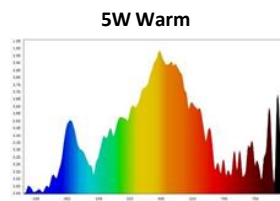

LED Spot Fixed 5w

Recessed-Square

Features

- High luminous efficacy and reliability
- 4 years guarantee
- Life Time 25,000 Hrs
- No Flicker, No UV Radiation.
- Reduced replacement and maintenance costs.

Technical Data

Electrical Data

Nominal wattage	5W
Nominal Voltage	220-240V
Nominal Current	45 mA
Frequency	50/60 Hz
Power Factor	0.5

Photometrical Data

Nominal luminous flux	400 lm
Luminous efficacy	80lm/w
Color temperature	3000 K
Light color	Warm White
Color rendering index	≥80
Beam angle	36°
Standard Division of color matching	≤4 sdcn

➤ Color Temperature

warm white
3000 K

➤ Dimensions & Weight

Size (D*H)	Ø 73*53 mm	
Cutout Hole	Ø 60 mm	
Weight (gm)	60 gm	

➤ Specification

Ambient temperature range	-10°C to +40°C
Product color	White
Type of protection	IP20
Dimmable	No
Application environment	Indoor