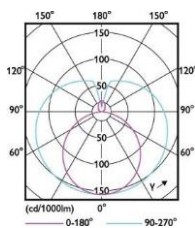

### Technical Data

#### Photometrical Data

Nominal luminous flux	1800 lm
Luminous efficacy	100 lm/w
Color temperature	6500 K
Light color	Cool Daylight
Color rendering index	≥80
Beam angle	180°
Standard Division of color matching	≤6 sdc

## ➤ Dimensions & Weight

Size (D*H)	Ø1200*26 mm
Weight (gm)	145 gm