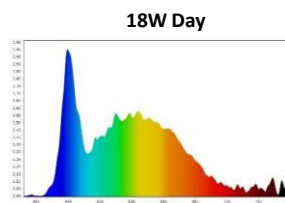

#### Photometrical Data

Nominal luminous flux	1800 lm
Luminous efficacy	100 lm/w
Color temperature	6500 K
Light color	Cool Daylight
Color rendering index	≥80
Beam angle	180°
Standard Division of color matching	≤6 sdc