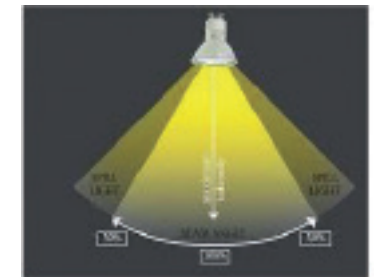

LED STREET LIGHT 150watt

Lighting Specifications

Product type	STREET LIGHT
Wattage	150 W
Led chips	180 pcs
Lumen	15000LM
Power Factor	> 0.98
Long service life	50000 hrs
Warranty	3 years
driver	Elsewedy

Physical Specifications

Body	Die-cast aluminum
Finishes	Electrostatic painting
Diffuser	Pc reflector
Thermal Dissipation	Passive

Electrical Specifications

Driver	Included
Voltage	85-265 VAC
Frequency	50 Hz

Optical Specifications

INGRESS PROTECTION COD	IP 65
Beam angle	70°140°

CATEGORY: OUTDOOR LIGHT