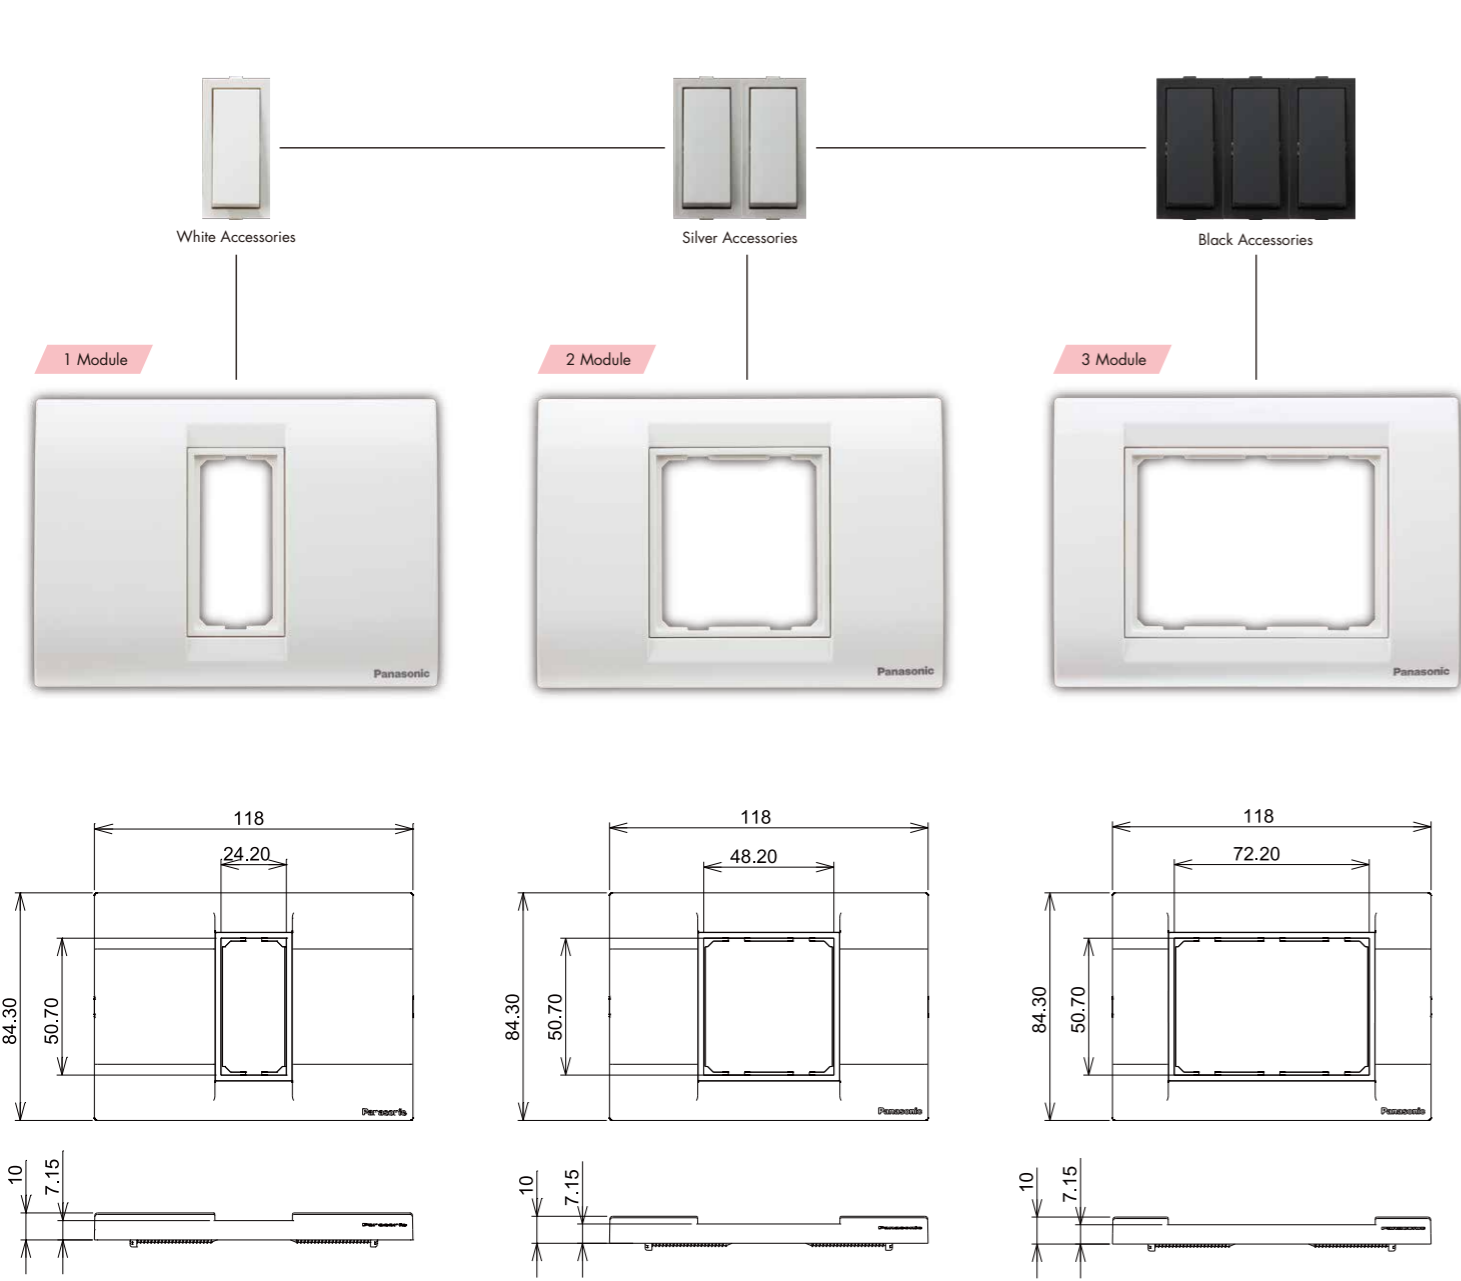

[Coffee Oak/Black] [Black]*

* The item is produced upon receipt of your order.

you can integrate up to 3 accessories into the module
the system gives you the best combination of the accessories

UNIVERSAL SOCKET
16A 250V-