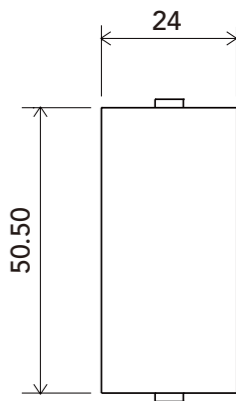

GERMAN SOCKET
16A 250V-

TELEPHONE
MODULAR JACK (RJ11)

CAT6 DATA
MODULAR JACK (RJ45)

F TYPE
TELEVISION TERMINAL

DIN TYPE
TELEVISION TERMINAL

BLACK PLATE

TECHNICAL