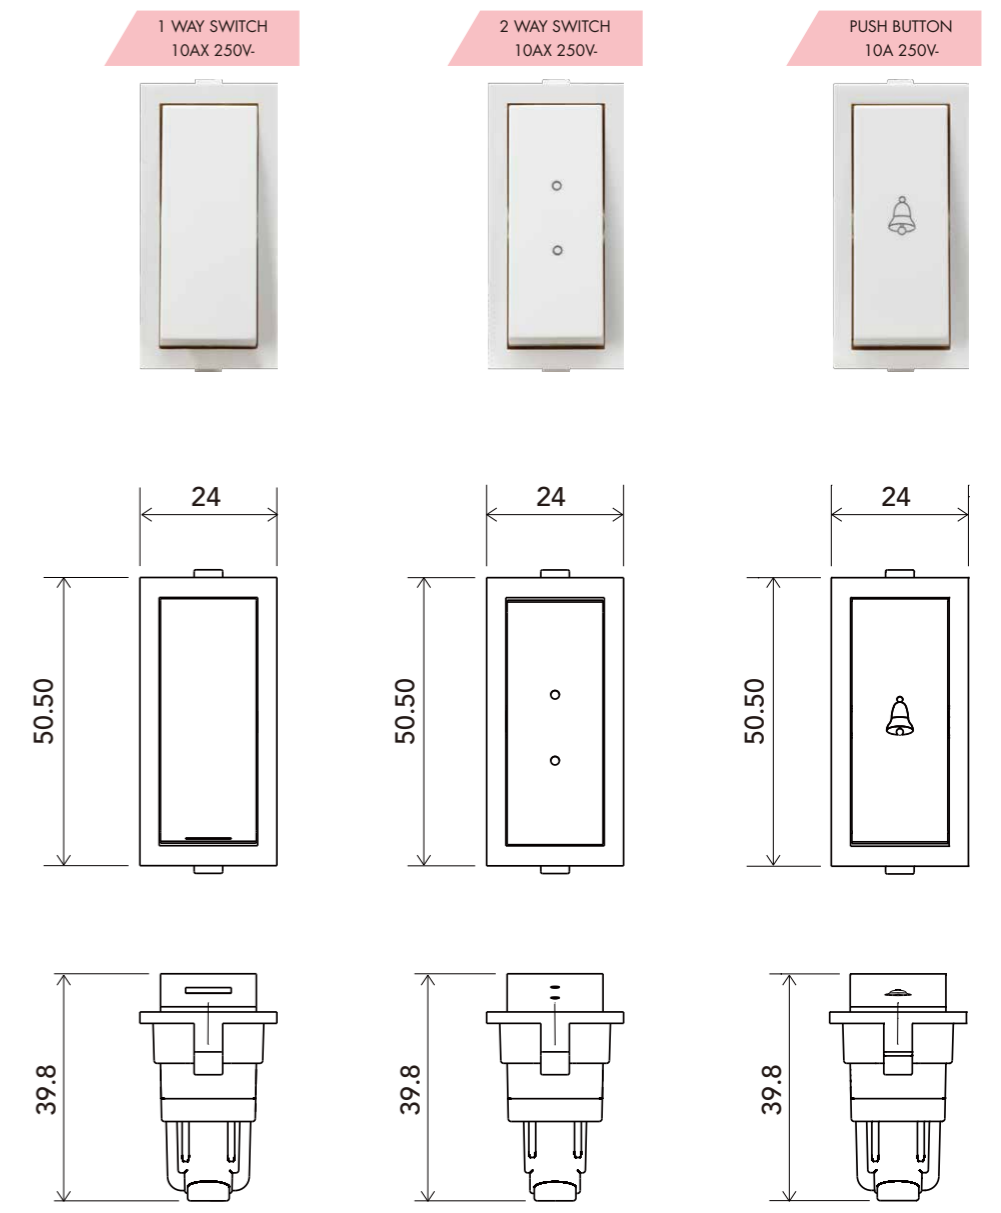

[Coffee Oak/Black] [Black]*

* The item is produced upon receipt of your order.

you can integrate up to 3 accessories into the module
the system gives you the best combination of the accessories

UNIVERSAL SOCKET
16A 250V-