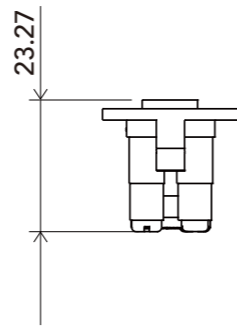

GERMAN SOCKET
16A 250V-

TELEPHONE
MODULAR JACK (RJ11)

CAT6 DATA
MODULAR JACK (RJ45)

F TYPE
TELEVISION TERMINAL

DIN TYPE
TELEVISION TERMINAL

BLACK PLATE

TECHNICAL