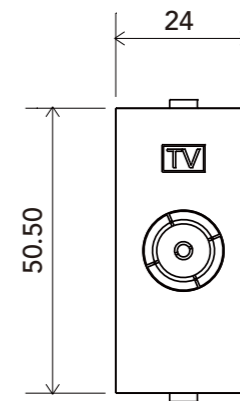

GERMAN SOCKET
16A 250V-

TELEPHONE
MODULAR JACK (RJ11)

CAT6 DATA
MODULAR JACK (RJ45)

F TYPE
TELEVISION TERMINAL

DIN TYPE
TELEVISION TERMINAL

BLACK PLATE

TECHNICAL