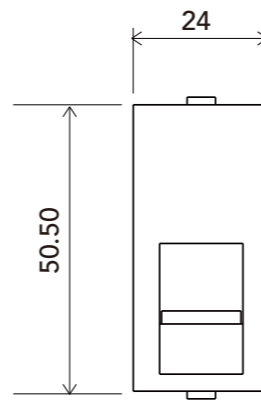

GERMAN SOCKET
16A 250V-

TELEPHONE
MODULAR JACK (RJ11)

CAT6 DATA
MODULAR JACK (RJ45)

F TYPE
TELEVISION TERMINAL

DIN TYPE
TELEVISION TERMINAL

BLACK PLATE

TECHNICAL