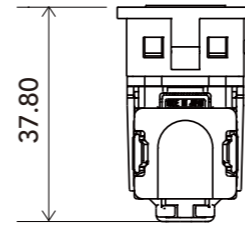

GERMAN SOCKET
16A 250V-

TELEPHONE
MODULAR JACK (RJ11)

CAT6 DATA
MODULAR JACK (RJ45)

F TYPE
TELEVISION TERMINAL

DIN TYPE
TELEVISION TERMINAL

BLACK PLATE

TECHNICAL