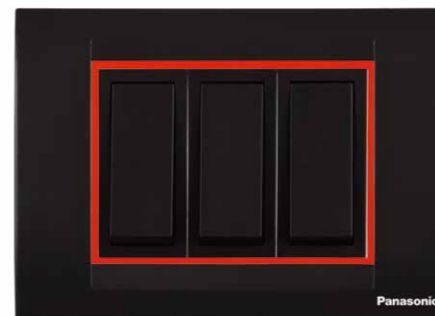

[Black/Red] [Black]*