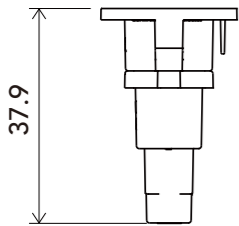

GERMAN SOCKET
16A 250V-

TELEPHONE
MODULAR JACK (RJ11)

CAT6 DATA
MODULAR JACK (RJ45)

F TYPE
TELEVISION TERMINAL

DIN TYPE
TELEVISION TERMINAL

BLACK PLATE

TECHNICAL