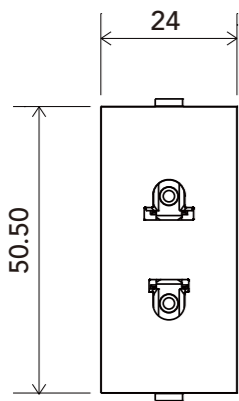

GERMAN SOCKET
16A 250V-

TELEPHONE
MODULAR JACK (RJ11)

CAT6 DATA
MODULAR JACK (RJ45)

F TYPE
TELEVISION TERMINAL

DIN TYPE
TELEVISION TERMINAL

BLACK PLATE

TECHNICAL