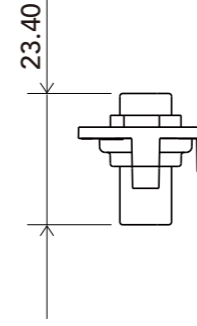

GERMAN SOCKET
16A 250V-

TELEPHONE
MODULAR JACK (RJ11)

CAT6 DATA
MODULAR JACK (RJ45)

F TYPE
TELEVISION TERMINAL

DIN TYPE
TELEVISION TERMINAL

BLACK PLATE

TECHNICAL