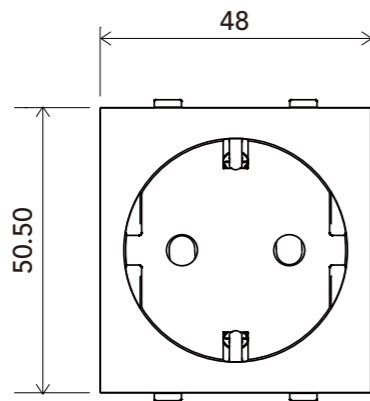

GERMAN SOCKET
16A 250V-

TELEPHONE
MODULAR JACK (RJ11)

CAT6 DATA
MODULAR JACK (RJ45)

F TYPE
TELEVISION TERMINAL

DIN TYPE
TELEVISION TERMINAL

BLACK PLATE

TECHNICAL