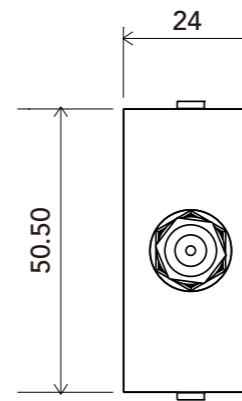

GERMAN SOCKET
16A 250V-

TELEPHONE
MODULAR JACK (RJ11)

CAT6 DATA
MODULAR JACK (RJ45)

F TYPE
TELEVISION TERMINAL

DIN TYPE
TELEVISION TERMINAL

BLACK PLATE

TECHNICAL