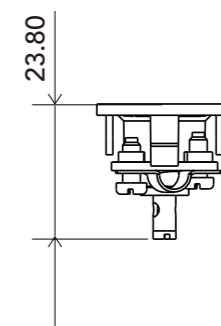

GERMAN SOCKET
16A 250V-

TELEPHONE
MODULAR JACK (RJ11)

CAT6 DATA
MODULAR JACK (RJ45)

F TYPE
TELEVISION TERMINAL

DIN TYPE
TELEVISION TERMINAL

BLACK PLATE

TECHNICAL