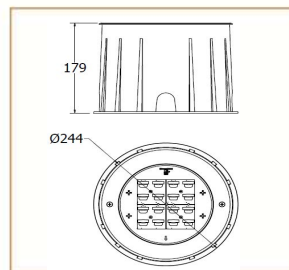

### Basic Data

Material	Aluminum Die Casting
Finishing	Electrostatic Painting
Optics	Lens
Weight	4KG
IP	67
IK	08
Suspension	Ground Recessed
Additional Data	Beam Angle: MEADIM BEAM

### Specifications

Art No.	WAT	CCT	CRI	LED	Angle	TL	Ø
71120-PL-	20	3000	83	16	31	2226	

### Dimensions