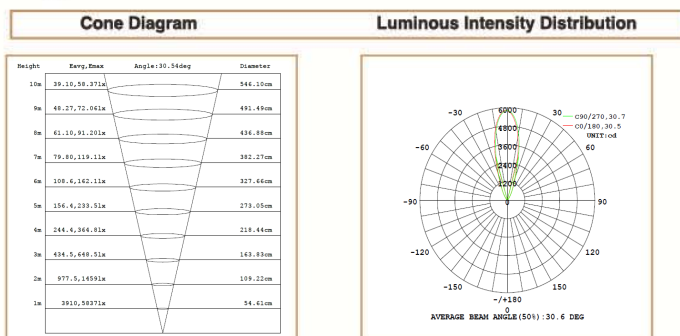

Light Distribution

All Luminaries are electrical tested & protection tested according to the standard (IEC 598)